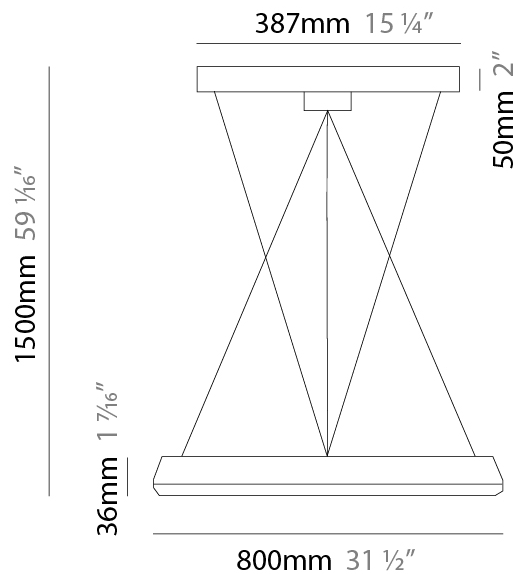

GENERAL

Series: Lady B
 Partner: Icone
 Division: Design
 Installation: Suspension
 Product Type: Pendant
 Mounting Location: Ceiling
 Light Distribution: Direct

PHYSICAL

Shape: Round
 Diameter (mm): 800
 Diameter (in): 31 1/2
 Height (mm): 36
 Height (in): 1 7/16
 Max. Overall Height (mm): 1500
 Max. Overall Height (in): 59 1/16
 Fixture Finish: WHI / BLK
 Fixture Material: Aluminum

LED

Color Temperature (°K): 2700 / 3000
 Nominal Lumen (lm): 9000
 CRI: >90 CRI
 Lamp Life (hrs): 50000

OPTICAL

RATINGS AND CERTIFICATIONS

Certified By: Certified for North American Standards
 IP rating: IP20

GENERAL

Series: Lady B
 Partner: Icone
 Division: Design
 Installation: Suspension
 Product Type: Pendant
 Mounting Location: Ceiling
 Light Distribution: Direct

PHYSICAL

Shape: Round
 Diameter (mm): 585
 Diameter (in): 23 1/16
 Height (mm): 36
 Height (in): 1 7/16
 Max. Overall Height (mm): 1500
 Max. Overall Height (in): 59 1/16
 Fixture Finish: WHI / BLK
 Fixture Material: Aluminum