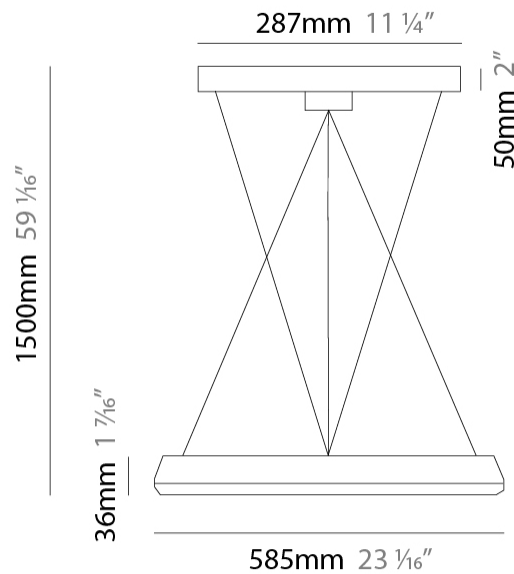

PROJECT	
TYPE	
SPECIFIER	
QUANTITY	
DATE	

LADY B SUSPENSION

D41052-

base number   Finish
Options

1. To build a product code in our configurator select the specify button on the base model # product page
2. To build a manual product code on this datasheet choose from the options listed below in blue font and add the suffix to the base model #

GENERAL

Series: Lady B
Partner: Icone
Division: Design
Installation: Suspension
Product Type: Pendant
Mounting Location: Ceiling
Light Distribution: Direct

PHYSICAL

Shape: Round
Diameter (mm): 585
Diameter (in): 23 1/16
Height (mm): 36
Height (in): 1 7/16
Max. Overall Height (mm): 1500
Max. Overall Height (in): 59 1/16
Fixture Finish: WHI / BLK
Fixture Material: Aluminum

ELECTRICAL

Lamp Type: LED
Input Wattage (W): 51.4
Total Output Wattage (W): 44.8
Dimming: Non-Dimmable / 0-10V Dimming
Driver Included: Yes
Driver Location: Integrated
Driver Type: Constant Voltage - Universal
Driver Class: Class 2
Input Voltage (V): 120 - 277
Output Voltage (V): 24

LED

Color Temperature (°K): 2700 / 3000
Nominal Lumen (lm): 4500
CRI: >90 CRI
Lamp Life (hrs): 50000

OPTICAL

RATINGS AND CERTIFICATIONS

Certified By: Certified for North American Standards
IP rating: IP20