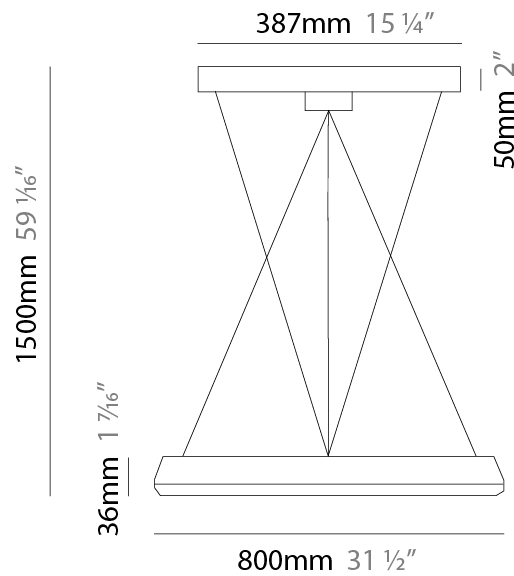

LADY B SUSPENSION

D41051-

base number   Finish
Options

1. To build a product code in our configurator select the specify button on the base model # product page
2. To build a manual product code on this datasheet choose from the options listed below in blue font and add the suffix to the base model #

GENERAL

Series: Lady B
Partner: Icone
Division: Design
Installation: Suspension
Product Type: Pendant
Mounting Location: Ceiling
Light Distribution: Direct

PHYSICAL

Shape: Round
Diameter (mm): 800
Diameter (in): 31 1/2
Height (mm): 36
Height (in): 1 7/16
Max. Overall Height (mm): 1500
Max. Overall Height (in): 59 1/16
Fixture Finish: WHI / BLK
Fixture Material: Aluminum

ELECTRICAL

Lamp Type: LED
Input Wattage (W): 85
Dimming: 0-10V Dimming
Driver Included: Yes
Driver Location: Integrated
Driver Type: Constant Voltage - 120/277Vac
Driver Class: Class 2
Input Voltage (V): Universal
Output Voltage (V): 24
Upon Request: Integral: Non-dimming 120/277Vac

LED

Color Temperature (°K): 2700 / 3000
Nominal Lumen (lm): 9000
CRI: >90 CRI
Lamp Life (hrs): 50000

OPTICAL

RATINGS AND CERTIFICATIONS

Certified By: Certified for North American Standards
IP rating: IP20

PROJECT	_____
TYPE	_____
SPECIFIER	_____
QUANTITY	_____
DATE	_____